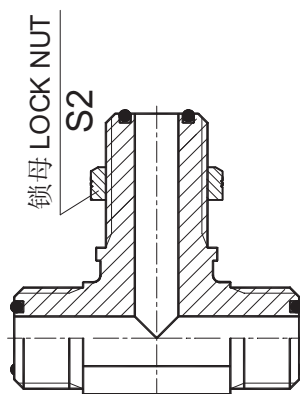

过渡接头 ADAPTER

AF6FF

AF6FF-LN

美制 ORFS 外螺纹
 O 形圈平面密封过板接头三通
 ORFS MALE O-RING BULKHEAD BRANCH TEE

代号 PART NO.	螺纹 THREAD			O 形圈 O-RING			尺寸 DIMENSIONS				
	E	F	G	E 端	F 端	G 端	A	B	C	S1	S2
AF6FF-04	9/16"X18	9/16"X18	9/16"X18	O011	O011	O011	23	47	23	14	22
AF6FF-06	11/16"X16	11/16"X16	11/16"X16	O012	O012	O012	27	52	27	19	27
AF6FF-08	13/16"X16	13/16"X16	13/16"X16	O014	O014	O014	31	55.5	31	22	30
AF6FF-10	1"X14	1"X14	1"X14	O016	O016	O016	36.5	63	37	27	36
AF6FF-12	1.3/16"X12	1.3/16"X12	1.3/16"X12	O018	O018	O018	41	67.2	41	30	41
AF6FF-16	1.7/16"X12	1.7/16"X12	1.7/16"X12	O021	O021	O021	44.5	71.2	45	36	46
AF6FF-20	1.11/16"X12	1.11/16"X12	1.11/16"X12	O025	O025	O025	47.5	75.5	48	41	50
AF6FF-24	2"X12	2"X12	2"X12	O029	O029	O029	53.5	79.5	54	50	60

注：如需带锁母订货，则请在代号后加“LN”，如 AF6FF-16LN，锁母代号为 8F。

Note: In case if you are interested to order the adapter with lock nut, please insert suffix "LN" after our part no., for example AF6FF-16LN, The lock nut no. is 8F.