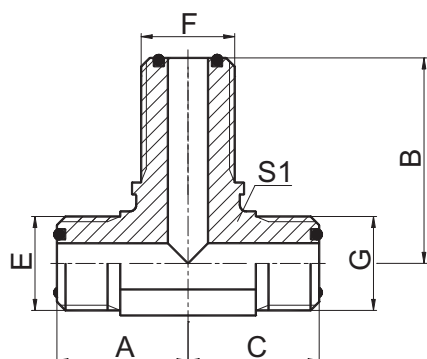

过渡接头 ADAPTER

AF6FF

AF6FF-LN

美制 ORFS 外螺纹
 O 形圈平面密封过板接头三通
 ORFS MALE O-RING BULKHEAD BRANCH TEE

代号 PART NO.	螺纹 THREAD			O 形圈 O-RING			尺寸 DIMENSIONS				
	E	F	G	E 端	F 端	G 端	A	B	C	S1	S2
AF6FF-04	9/16"X18	9/16"X18	9/16"X18	O011	O011	O011	23	47	23	14	22
AF6FF-06	11/16"X16	11/16"X16	11/16"X16	O012	O012	O012	27	52	27	19	27
AF6FF-08	13/16"X16	13/16"X16	13/16"X16	O014	O014	O014	31	55.5	31	22	30
AF6FF-10	1"X14	1"X14	1"X14	O016	O016	O016	36.5	63	37	27	36
AF6FF-12	1.3/16"X12	1.3/16"X12	1.3/16"X12	O018	O018	O018	41	67.2	41	30	41
AF6FF-16	1.7/16"X12	1.7/16"X12	1.7/16"X12	O021	O021	O021	44.5	71.2	45	36	46
AF6FF-20	1.11/16"X12	1.11/16"X12	1.11/16"X12	O025	O025	O025	47.5	75.5	48	41	50
AF6FF-24	2"X12	2"X12	2"X12	O029	O029	O029	53.5	79.5	54	50	60

注：如需带锁母订货，则请在代号后加“LN”，如 AF6FF-16LN，锁母代号为 8F。

Note: In case if you are interested to order the adapter with lock nut, please insert suffix "LN" after our part no., for example AF6FF-16LN, The lock nut no. is 8F.