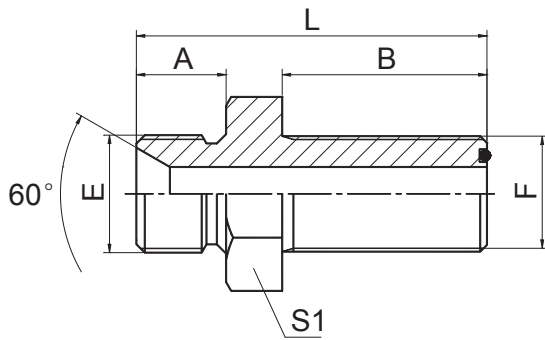

过渡接头 ADAPTER

6BF

英管外螺纹 60° 内锥 / 美制 ORFS 外螺纹过板接头
 BSP MALE 60° SEAT/ORFS MALE BULKHEAD

代号 PART NO.	螺纹 THREAD		O 形圈 O RING		尺寸 DIMENSIONS				
	E	F			A	B	L	S1	
6BF-04-06	G1/4"X19	11/16"X16		9.25X1.78	12	34	56	27	
6BF-06	G3/8"X19	11/16"X16		9.25X1.78	13.5	34	57.5	27	
6BF-06-08	G3/8"X19	13/16"X16		12.42X1.78	13.5	36.5	60	30	
6BF-08	G1/2"X14	13/16"X16		12.42X1.78	16	36.5	62.5	30	
6BF-12	G3/4"X14	1.3/16"X12		18.77X1.78	18.5	41.7	71	38	
6BF-12-08	G3/4"X14	13/16"X16		12.42X1.78	18.5	36.5	66	32	
6BF-12-16	G3/4"X14	1.7/16"X12		23.52X1.78	18.5	42.2	73.5	46	